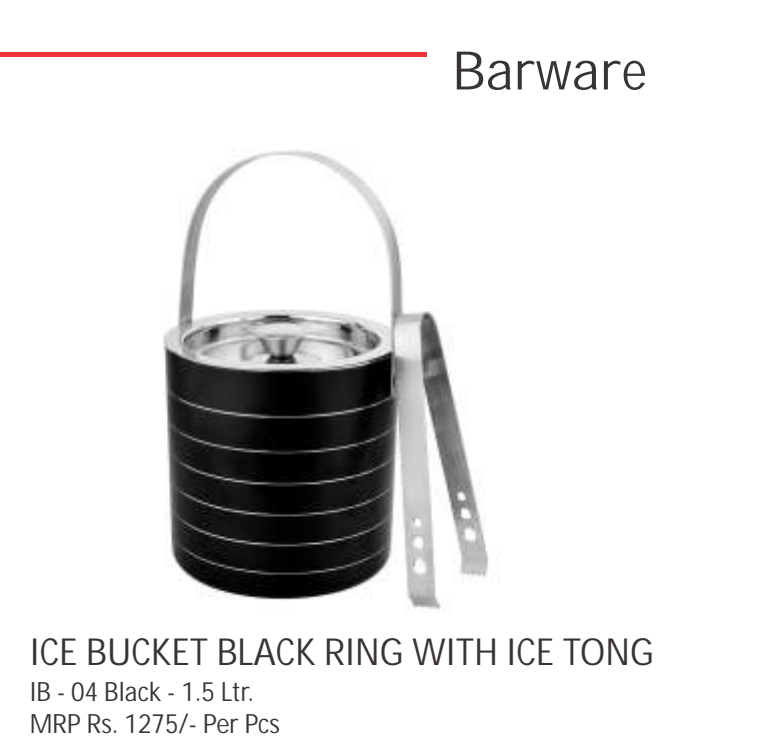

Barware

- Ice Bucket
- Opener
- Peg Measure
- Conical Strainer

ICE BUCKET BLACK RING WITH ICE TONG
IB - 04 Black - 1.5 Ltr.
MRP Rs. 1275/- Per Pcs